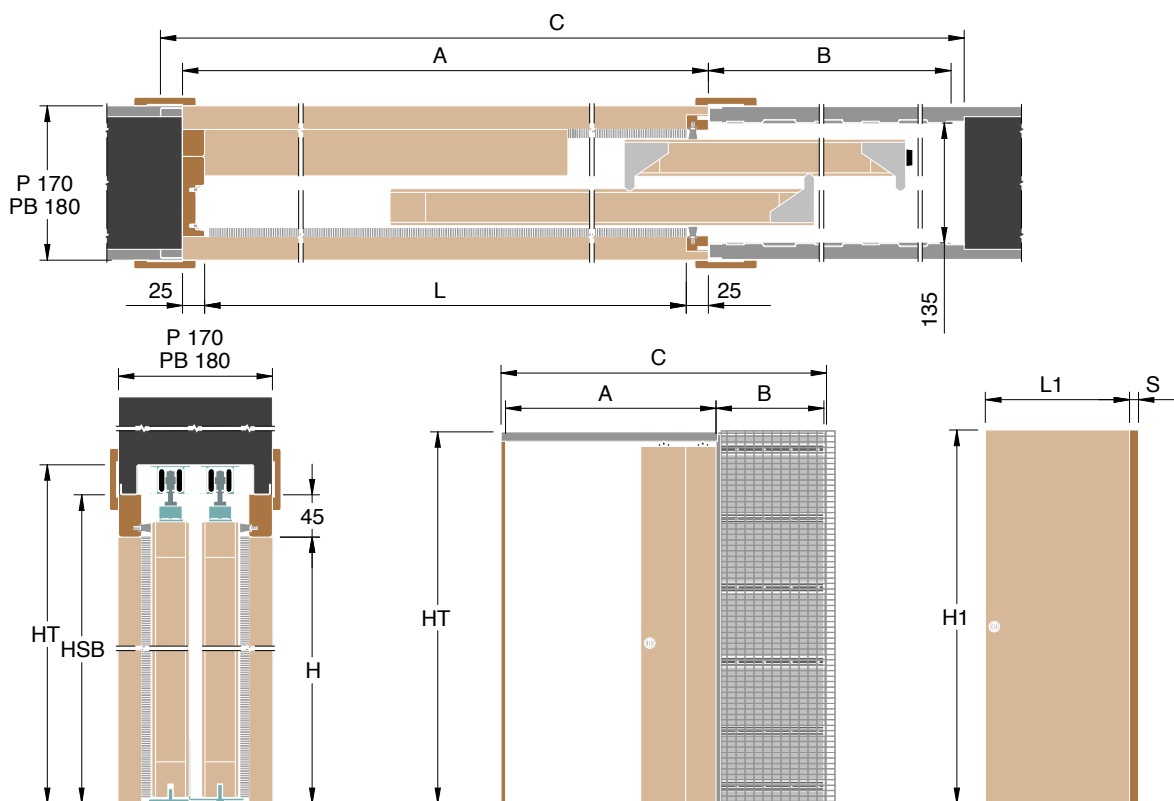

Staffetta Single Door

Plastered and plasterboard wall

Staffetta single door

plastered and
plasterboard wall

FINISHED WALL	CAVITY SIZE	DOOR THICKNESS "S"
PLASTER		
170	135	42
PLASTERBOARD		
180	135	42

COD.	PASSAGE OPENING L X H	DOOR SIZE L1 X H1	A	B	C	HSB	HT
IST.1155SB	1150 X 2100	615 X 2110	1200	600	1850	2145	2180
IST.1155SA	1150 X 2000	615 X 2010	1200	600	1850	2045	2080
IST.1355SB	1350 X 2100	715 X 2110	1400	700	2150	2145	2180
IST.1355SA	1350 X 2000	715 X 2010	1400	700	2150	2045	2080
IST.1555SB	1550 X 2100	815 X 2110	1600	800	2450	2145	2180
IST.1555SA	1550 X 2000	815 X 2010	1600	800	2450	2045	2080
IST.1755SB	1750 X 2100	915 X 2110	1800	900	2750	2145	2180
IST.1755SA	1750 X 2000	915 X 2010	1800	900	2750	2045	2080
IST.1955SB	1950 X 2100	1015 X 2110	2000	1000	3050	2145	2180
IST.1955SA	1950 X 2000	1015 X 2010	2000	1000	3050	2045	2080

ATTENTION

Do not use door panels thicker than the size expressed in the table

Technical sheet

Overall length

Passage opening (L) x 1,5 + 125
(Example 1550x1,5+125 = 2450)

Overall height..

Passage opening (H) + 80
(Example 2100+80 = 2180)

Custom size

Available dimensions:
H From 1000 to 2700 mm
L From 1150 to 2350 mm

Accessories

- Easy-Stop
- Staffetta synchronization kit
- 120 kg track kit
- Under door profile